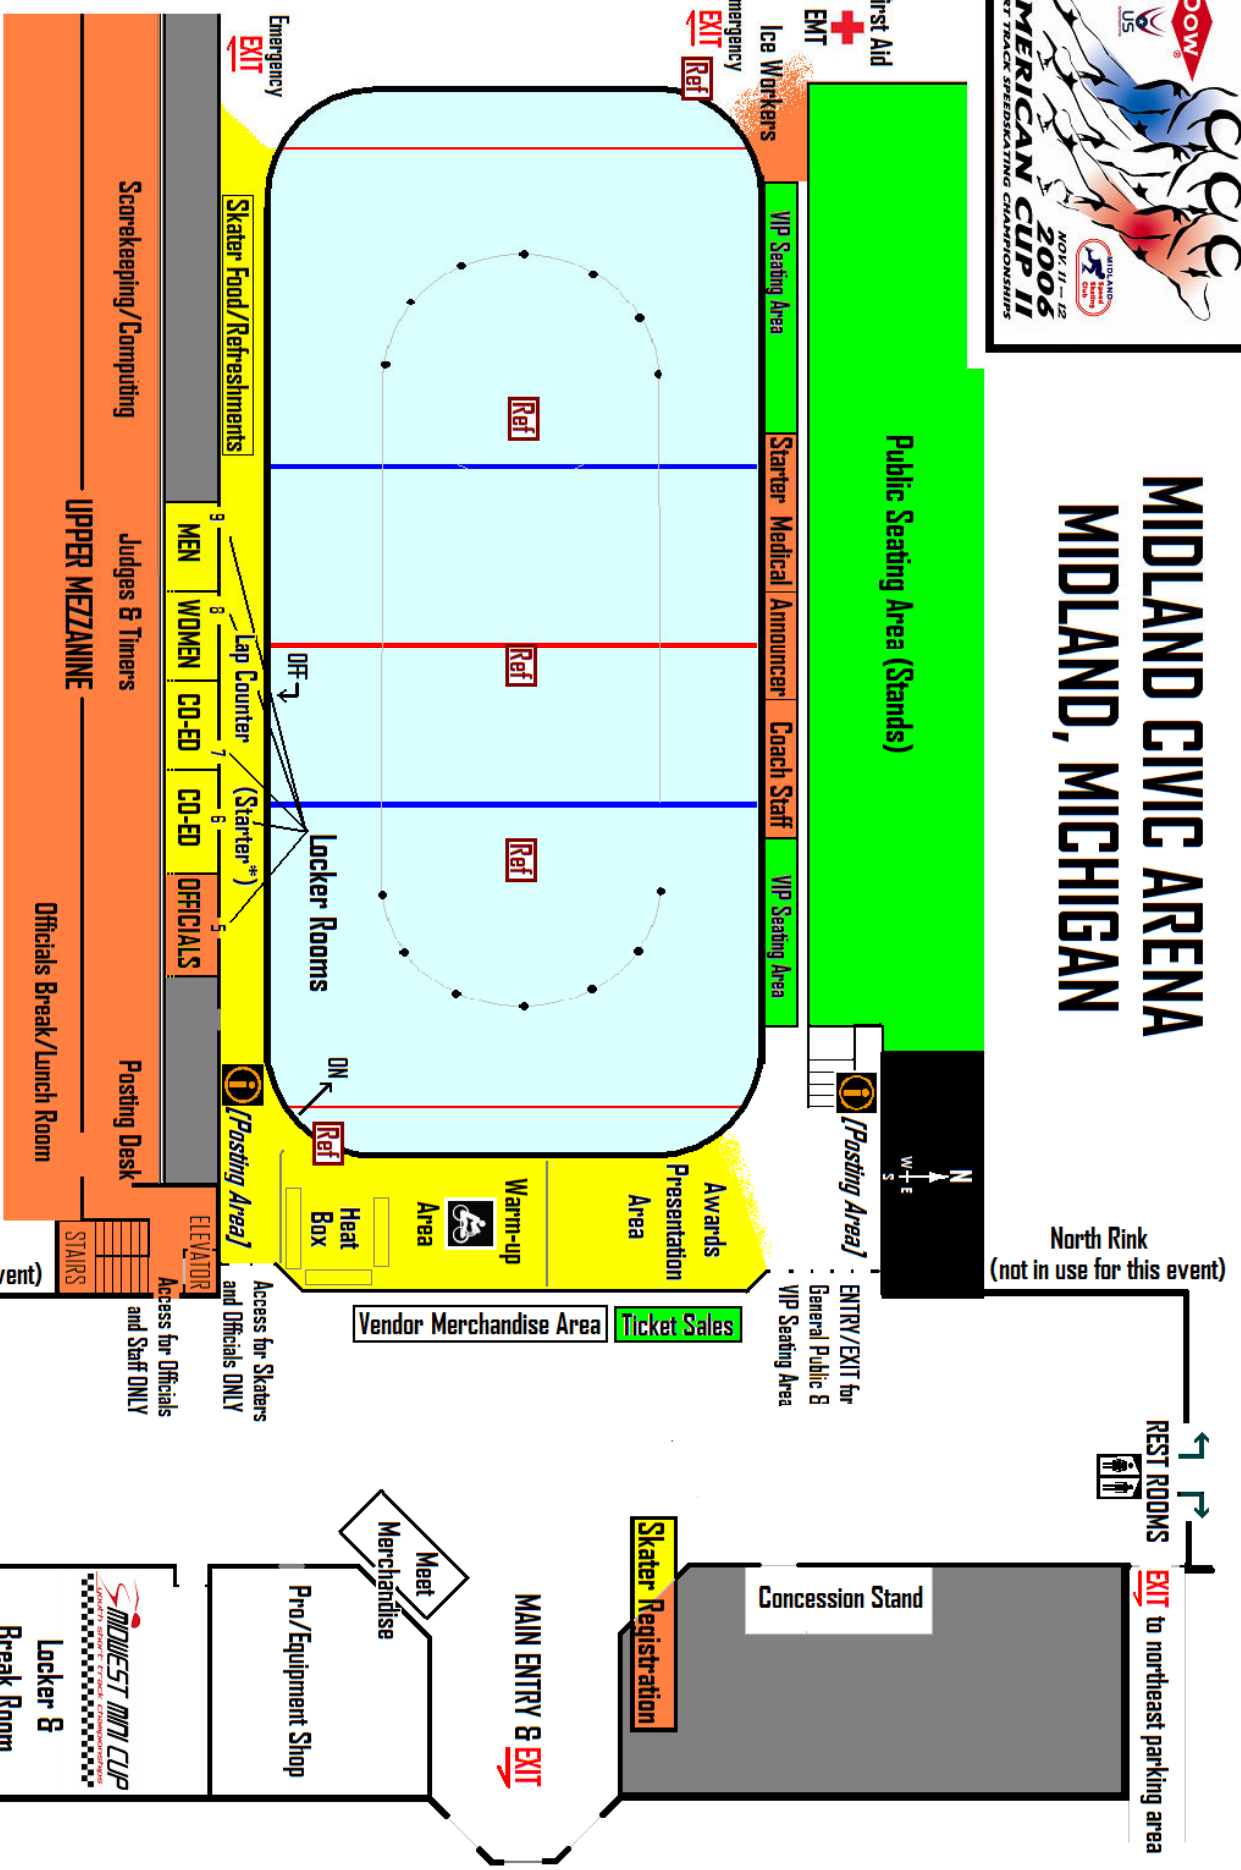

MIDLAND CIVIC ARENA MIDLAND, MICHIGAN

PLEASE: Be considerate of others when spectating. Avoid standing between the audience and the rink.

Stay in designated areas: **SPECTATORS** **SKATERS & OFFICIAL STAFF** **OFFICIAL STAFF ONLY**

Note that other areas of the building may be in use for other activities during our event.

No flash photography during the races, as it may distract the competitors and/or cause an incident.

No smoking inside or within 50 feet of any entrance to the building. Park only in designated places.

Keep main roadway clear for emergency and other vehicles. Contact any host official for any concerns or comments.